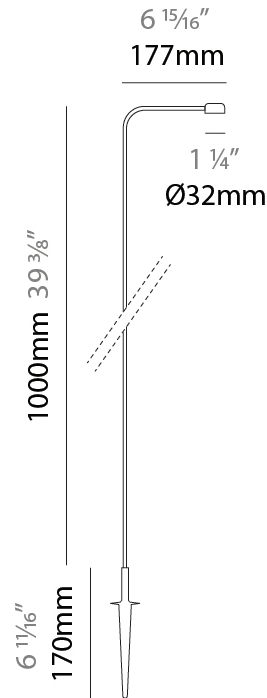

GENERAL

Series: Dot
 Brand: Platek
 Division: Exterior
 Mounting Type: Post
 Mounting Location: Above Ground
 Subcategory: Bollard - Garden

PHYSICAL

Shape: Disc
 Diameter (mm): 32
 Diameter (in): 1 ¼
 Height (mm): 600
 Height (in): 23 ⅝
 Extension (mm): 177
 Extension (in): 6 15/16
 Light Distribution: Direct
 Screws: No visible screws
 Fixture Finish: SST
 Fixture Material: Stainless Steel AISI 316L

GENERAL

Series: Dot
 Brand: Platek
 Division: Exterior
 Mounting Type: Post
 Mounting Location: Above Ground
 Subcategory: Bollard - Garden

PHYSICAL

Shape: Disc
 Diameter (mm): 32
 Diameter (in): 1 ¼
 Height (mm): 800
 Height (in): 31 ½
 Extension (mm): 177
 Extension (in): 6 15/16
 Light Distribution: Direct
 Screws: No visible screws
 Fixture Finish: SST
 Fixture Material: Stainless Steel AISI 316L

GENERAL

Series: Dot
 Brand: Platek
 Division: Exterior
 Mounting Type: Post
 Mounting Location: Above Ground
 Subcategory: Bollard - Garden

PHYSICAL

Shape: Disc
 Diameter (mm): 32
 Diameter (in): 1 1/4
 Height (mm): 1000
 Height (in): 39 3/8
 Extension (mm): 177
 Extension (in): 6 15/16
 Light Distribution: Direct
 Screws: No visible screws
 Fixture Finish: SST
 Fixture Material: Stainless Steel AISI 316L

LED

Color Temperature (°K): 2700 / 3000
 Max. Delivered Lumen (lm): 145
 Nominal Lumen (lm): 175
 CRI: >90 CRI
 Lamp Life (hrs): 60000

OPTICAL

Optic°: 120

RATINGS AND CERTIFICATIONS

Certified By: Certified for North American Standards
 IP rating: IP65
 IK Rating: IK05
 Upon Request: Higher Maximum Ambient Temperature