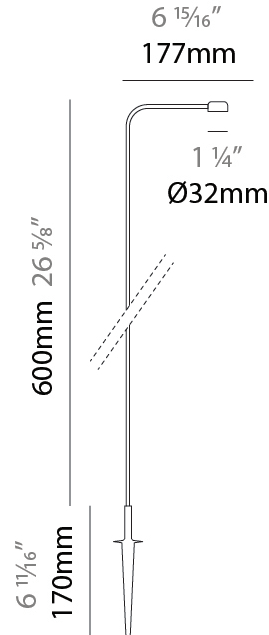

GENERAL

Series: Dot
 Brand: Platek
 Division: Exterior
 Mounting Type: Post
 Mounting Location: Above Ground
 Subcategory: Bollard - Garden

PHYSICAL

Shape: Disc
 Diameter (mm): 32
 Diameter (in): 1 ¼
 Height (mm): 600
 Height (in): 23 ⅝
 Extension (mm): 177
 Extension (in): 6 15/16
 Light Distribution: Direct
 Screws: No visible screws
 Fixture Finish: SST
 Fixture Material: Stainless Steel AISI 316L

LED

Color Temperature (°K): 2700 / 3000
 Max. Delivered Lumen (lm): 145
 Nominal Lumen (lm): 175
 CRI: >90 CRI
 Lamp Life (hrs): 60000

OPTICAL

Optic°: 120

RATINGS AND CERTIFICATIONS

Certified By: Certified for North American Standards
 IP rating: IP65
 IK Rating: IK05
 Upon Request: Higher Maximum Ambient Temperature

GENERAL

Series: Dot
 Brand: Platek
 Division: Exterior
 Mounting Type: Post
 Mounting Location: Above Ground
 Subcategory: Bollard - Garden

PHYSICAL

Shape: Disc
 Diameter (mm): 32
 Diameter (in): 1 ¼
 Height (mm): 800
 Height (in): 31 ½
 Extension (mm): 177
 Extension (in): 6 15/16
 Light Distribution: Direct
 Screws: No visible screws
 Fixture Finish: SST
 Fixture Material: Stainless Steel AISI 316L